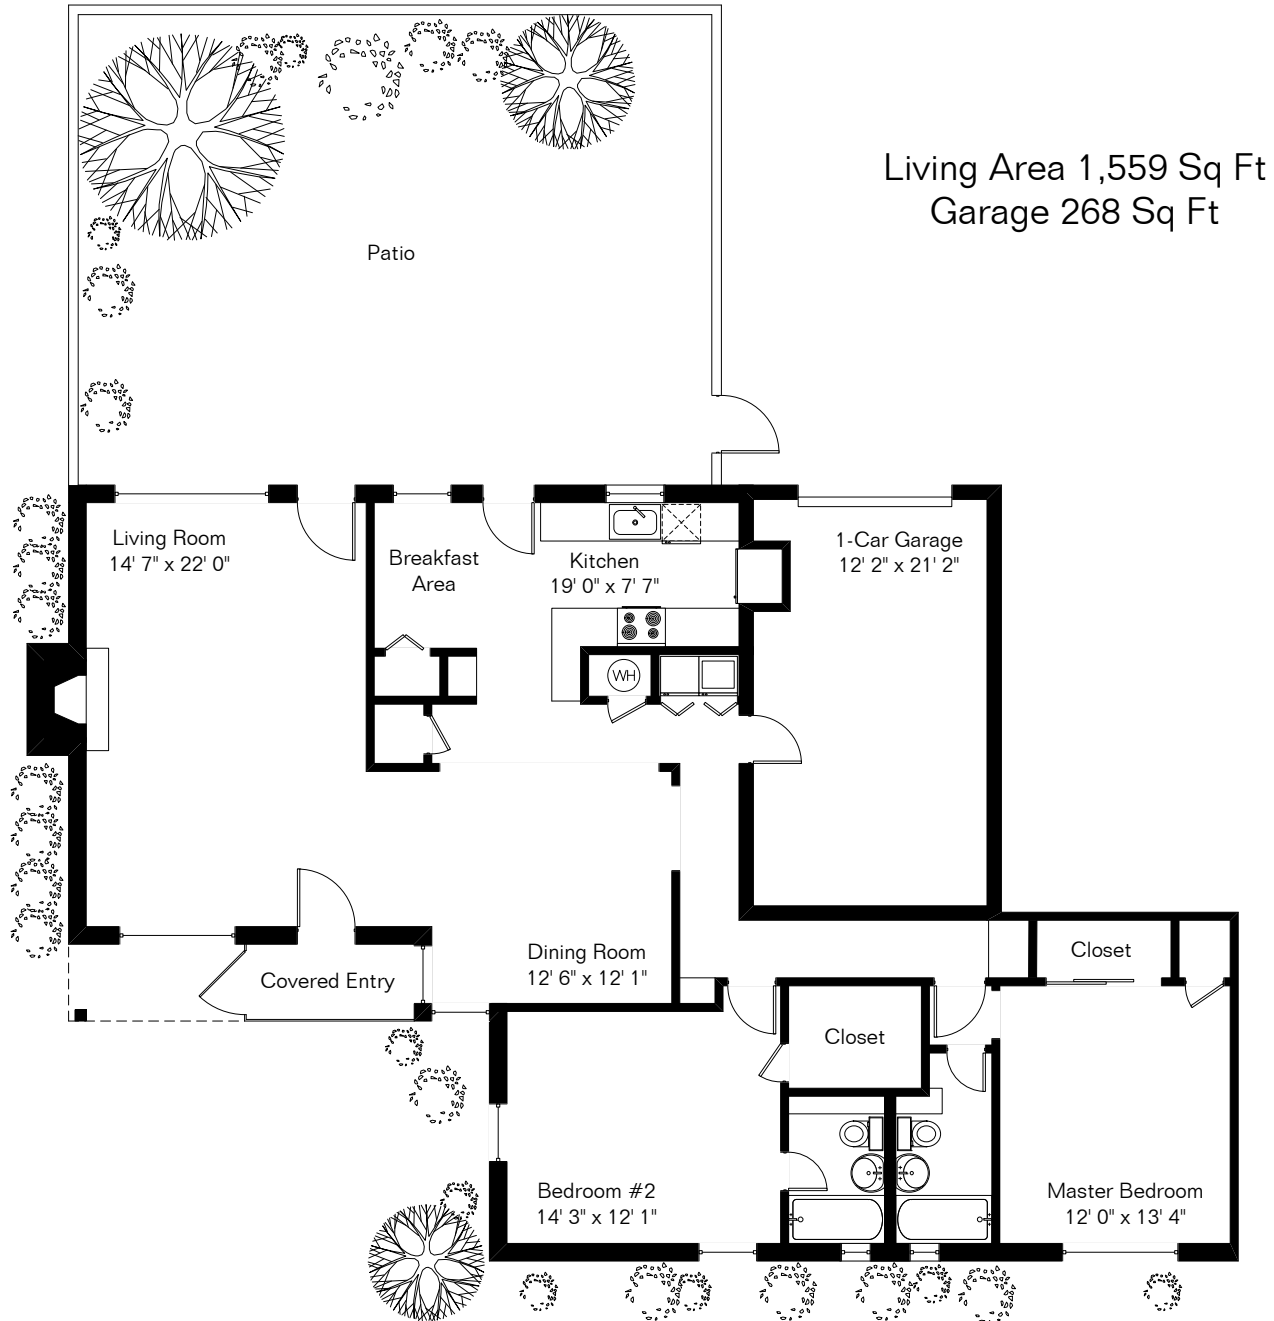

The square footages and room size information are deemed to be reliable but are not guaranteed and should be independently verified.

2715 E Elm St

Site Visit February 2018

0 ft. 6 ft. 10 ft. 20 ft.

Copyright 2018 Floor Plans First! LLC
All Rights Reserved.

www.FloorPlansFirst.com

Toll Free (877) 887-1500
Voice (520) 881-1500
Fax (520) 791-7701

Floor Plans First!
See the Floor Plan First!